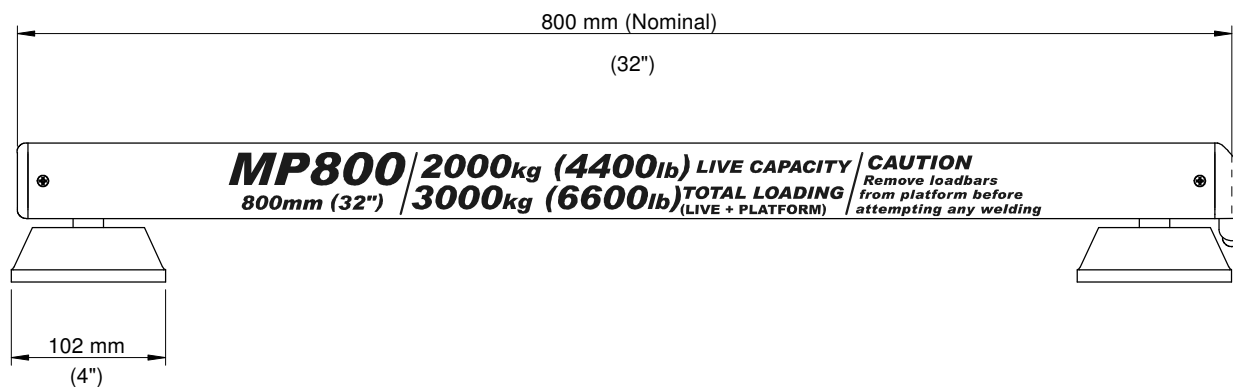

# MP800 Multi-Purpose Load Bar

www.tru-test.com  
 Tru-Test Limited, ISO 9001 Registered Company  
 PO Box 51078 Pakuranga, Auckland 1730, New Zealand  
 25 Carbine Rd, Mt Wellington, Phone +64 9 978 8888, Fax +64 9 978 8889  
 e-mail service@trutest.co.nz

DRAWING NOT TO SCALE.

OUTLINE DRAWING FOR OVERALL PRODUCT DIMENSIONS AND MOUNTING CENTERS. ALL IMPERIAL DIMENSIONS ARE APPROXIMATE ONLY.