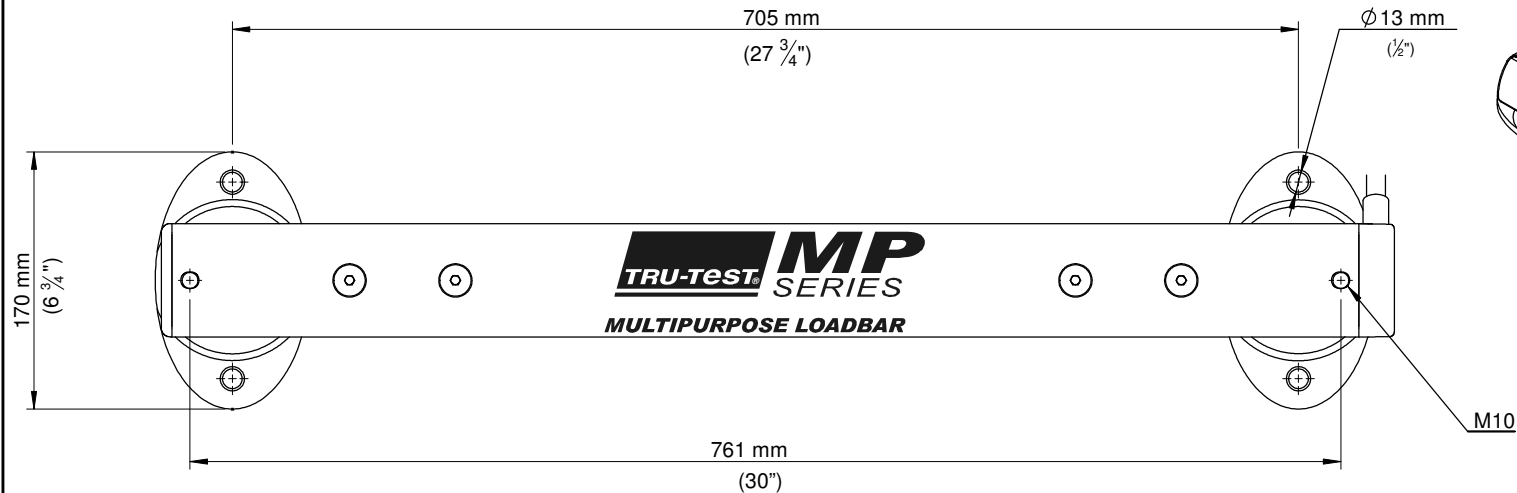

# MP800 Multi-Purpose Load Bar

www.tru-test.com  
 Tru-Test Limited, ISO 9001 Registered Company  
 PO Box 51078 Pakuranga, Auckland 1730, New Zealand  
 25 Carbine Rd, Mt Wellington, Phone +64 9 978 8888, Fax +64 9 978 8889  
 e-mail service@trutest.co.nz

DRAWING NOT TO SCALE.

OUTLINE DRAWING FOR OVERALL PRODUCT DIMENSIONS AND MOUNTING CENTERS. ALL IMPERIAL DIMENSIONS ARE APPROXIMATE ONLY.