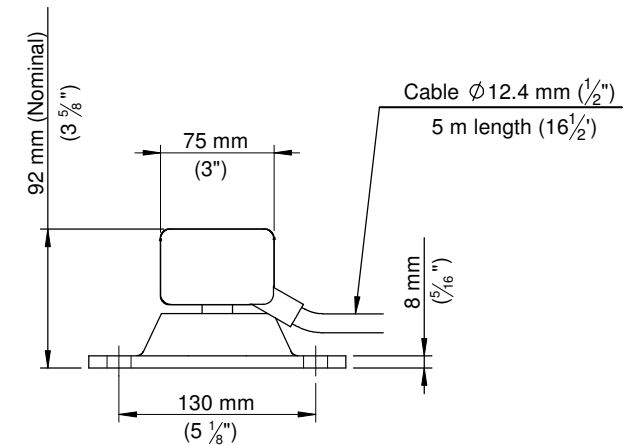

# MP800 Multi-Purpose Load Bar

www.tru-test.com  
 Tru-Test Limited, ISO 9001 Registered Company  
 PO Box 51078 Pakuranga, Auckland 1730, New Zealand  
 25 Carbine Rd, Mt Wellington, Phone +64 9 978 8888, Fax +64 9 978 8889  
 e-mail service@trutest.co.nz

DRAWING NOT TO SCALE.

OUTLINE DRAWING FOR OVERALL PRODUCT DIMENSIONS AND MOUNTING CENTERS. ALL IMPERIAL DIMENSIONS ARE APPROXIMATE ONLY.